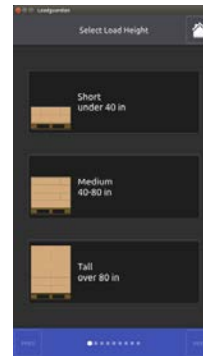

Eliminate Damage

Three ways the QL400 eliminates damage:

1. Pallet Grip

"Locks" your load to the pallet, preventing the products from sliding during transit.

2. Load Guardian

Creates
and saves profiles

Maintains
profile standards automatically

Delivers
the right amount of containment
force, every time.

3. Power Roller Stretch Plus

Power Roller Stretch Plus gives you better corner compensation to keep your products from crushing.

Consider adding or upgrading even more productivity saving options

Options

EZ Weigh Integrated Scale

Weigh and wrap in one easy step!

Upgrade

Upgrade to a QL-400XT

Increase productivity and Keep your driver on the forklift!